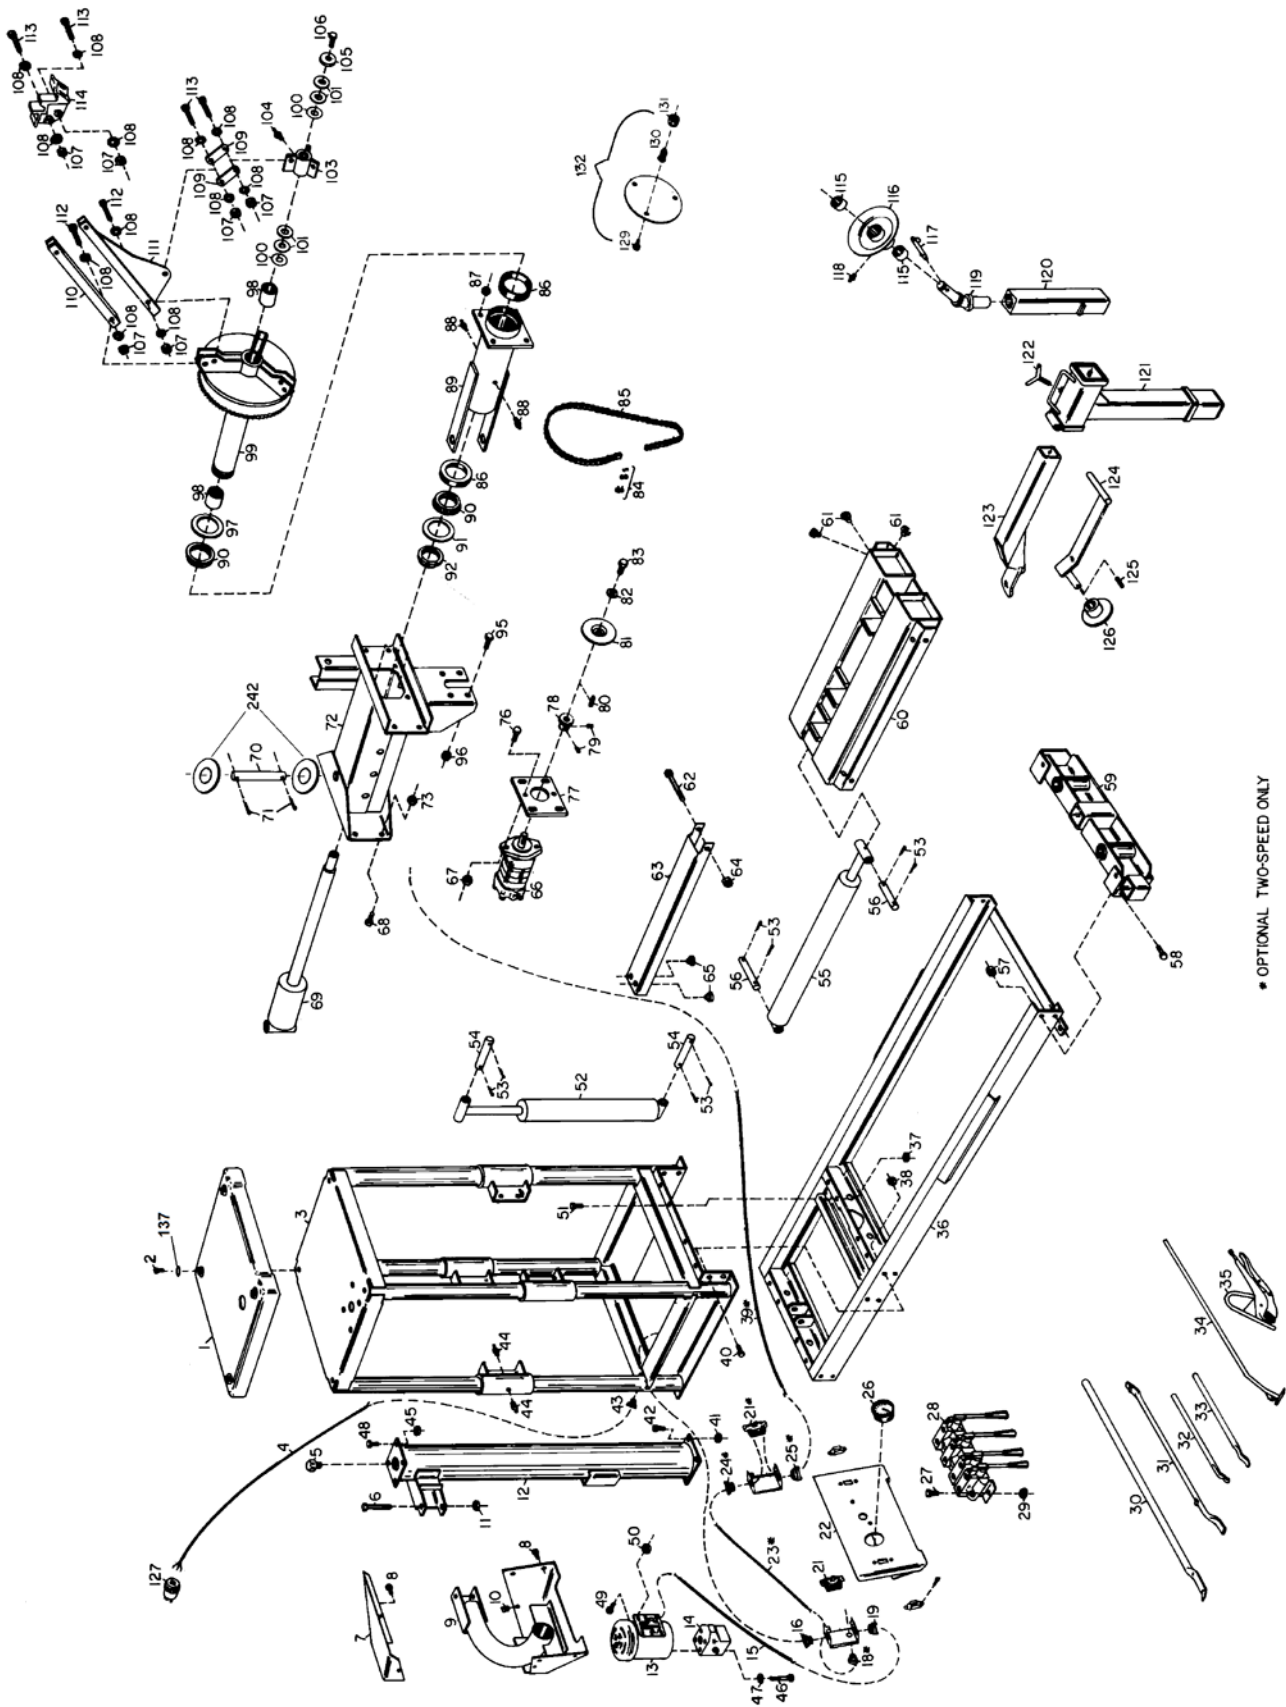

Manual Part No.: 7110848 05

Revision: 03/18

• OPTIONAL TWO-SPEED ONLY

Ref Part No.	Description
1	7109266 Plastic Top
2	8106301 1/4" Hex Washer HD Self-Tap Screw
3	7109111 Cage W/C
4	7109337 Power Cord 1Ph
4	7109595 Power Cord 3Ph
5	8120292 Breather Cap
6	8109501 1/2-13 x 5-1/2 HHCS
7	7109274 Pod Top
8	8106301 1/4" Hex Washer HD Self-Tap Screw
9	7109119 Pod W/C
10	8143813 1/4" Tinnerman
11	8301122 1/2-13 Hex Lock Nut
12	7109115 Reservoir W/C
13	85008941 Electric Motor 1 Ph
13	85008942 Electric Motor 3 Ph
14	7108969 Hydraulic Pump
15	7109338 Cord Motor 1 Ph
16	7150128 Cable Connector
18	7150128 Cable Connector
19	7150128 Cable Connector
21	7109339 Switch 1 Ph
21	7110184 Switch 3 Ph
22	7109199 Pod Front
23	7109340 Cord - Two-Speed Switch
24	7150128 Cable Connector
25	7150128 Cable Connector
26	7109226 Pressure Gauge
27	7109503 Bolt 5/16-3/4" 18 NC
28	7108977 Hydraulic Control Valve
29	8182178 5/16-18 Whiz Lock Nut, Gr.5
30	8120334 Spade Tool
31	7109342 Tire Iron Lock Tubeless
32	7109343 Tire Iron Lock Ring
33	7109344 Tire Iron Drop Center
34	7109345 Bead Starting Tool
35	7109346 Vise Grip
36	8109110 Frame W/C
37	8106303 3/8-16 Whiz Lock Nut
38	8106303 3/8-16 Whiz Lock Nut
39	7109337 Cord - Two-Speed Motor Block
40	7110070 3/8-16 x 1-1/4 Self-Tap Bolt
41	8106303 3/8-16 Whiz Lock Nut
42	8181137 3/8 x 2-1/4 HHCS
43	8150128 Cable Connector
44	7109348 Grease Fitting
45	8106303 3/8-16 Whiz Lock Nut
46	8109349 5/16 x 3-1/4 HHCS
47	8120421 5/16 Lock Washer
48	8106302 3/8-16 x 7/8 Ser Wash HD Screw
49	7109503 5/16-18x3/4 Screw, Washer Hex Cap
50	8182178 5/16-18x18 Whiz Lock Nut-Hex
51	7110070 3/8-16 x 1.25 Whiz Lock Screw
52	7108966 Vertical Cylinder
53	8103006 Cotter Pin
54	7109276 Pivot Pin Cylinder
55	7108967 Carriage Cylinder
56	7109276 Pivot Pin Cylinder